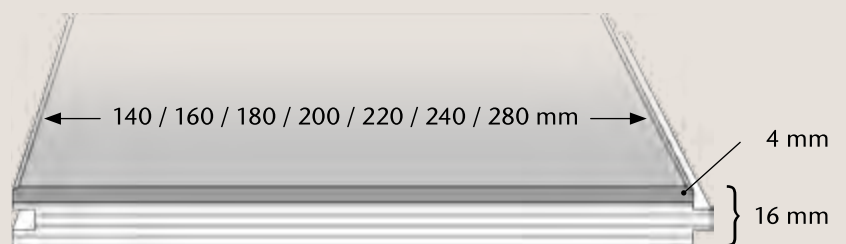

Farben / Couleurs / Colours

Alle Farben erhältlich / Toutes finitions disponibles / All colours available